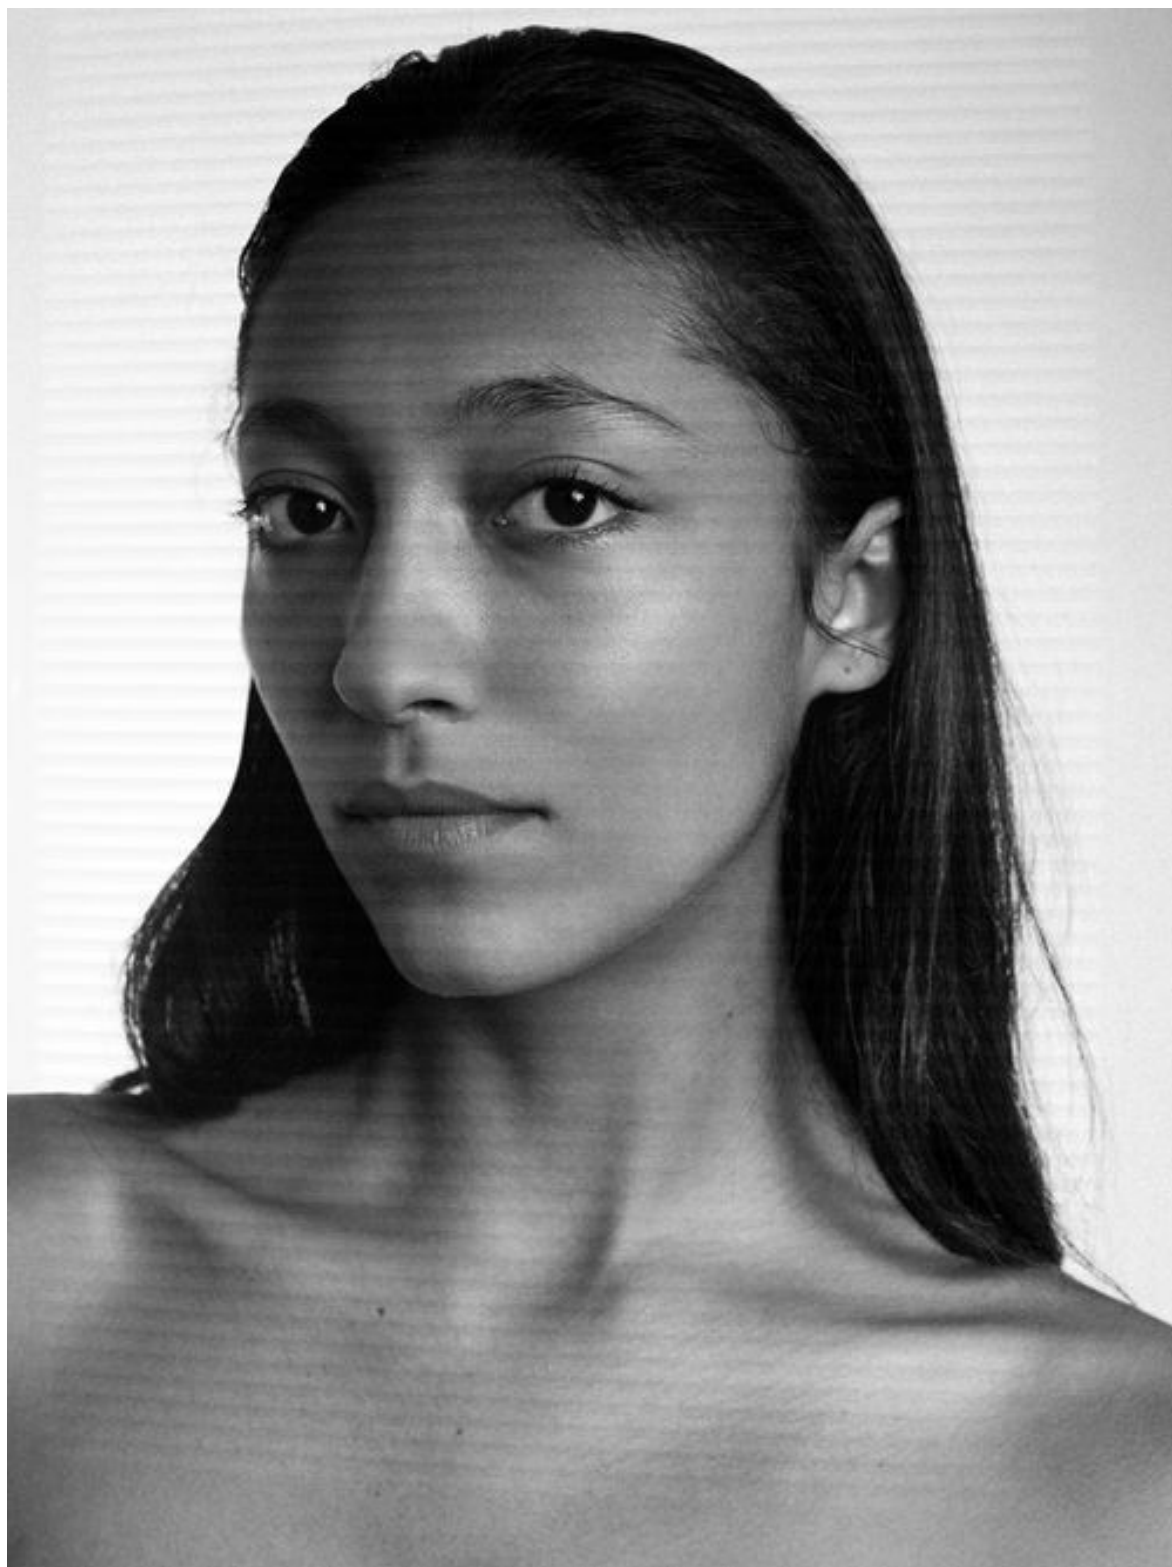

CAI LEE

height 5'11" · bust 34" · cup B · waist 25" · hips 35" · dress 36 EU/6 US/8 UK

shoes size 41 EU/10 US/7 UK · hair brown · eyes brown